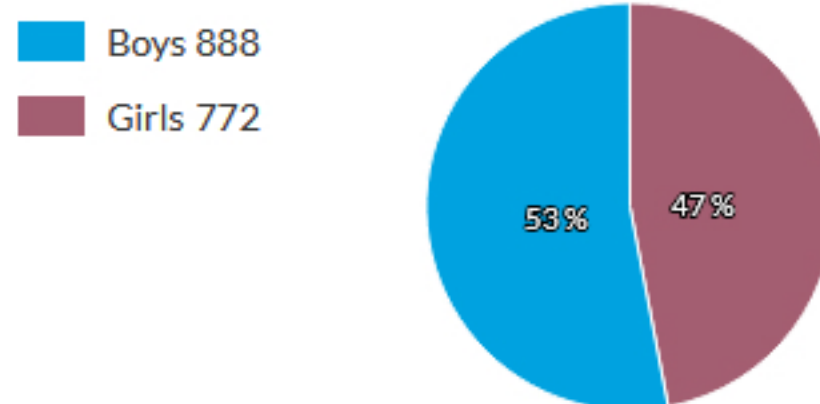

School links

School website

Sector, system or association website

Student background

Index of Community Socio-Educational Advantage (ICSEA)

School ICSEA value	875
Average ICSEA value	1000
School ICSEA percentile	7

Distribution of Socio-Educational Advantage (SEA)

Percentages are rounded and may not add to 100

Students

Total enrolments: 1660

Full-time equivalent enrolments: 1659.4

[Terms of use](#)

[Data access program](#)