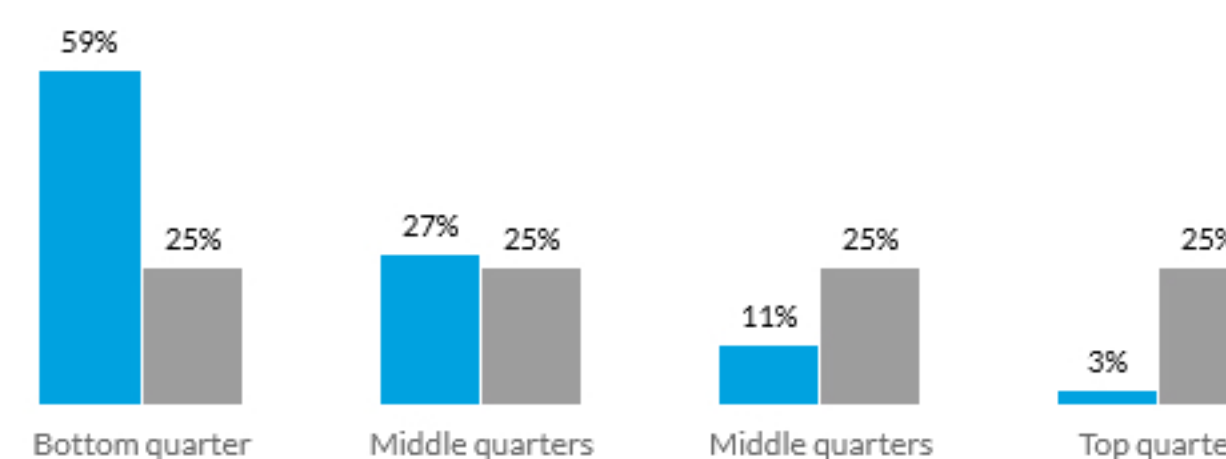

School links

School website

Sector, system or association website

Student background

Index of Community Socio-Educational Advantage (ICSEA)

School ICSEA value	875
Average ICSEA value	1000
School ICSEA percentile	7

Distribution of Socio-Educational Advantage (SEA)

Percentages are rounded and may not add to 100

Students

Total enrolments: 1660

Full-time equivalent enrolments: 1659.4

[Terms of use](#)

[Data access program](#)