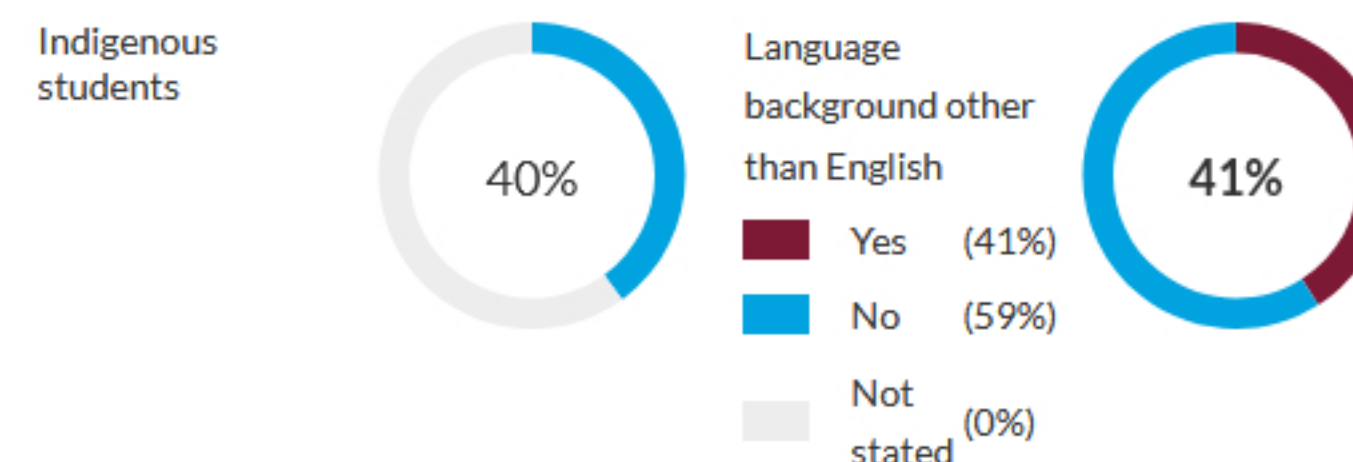

Distribution of Socio-Educational Advantage (SEA)

Percentages are rounded and may not add to 100

Students

Total enrolments: 1660

Full-time equivalent enrolments: 1659.4

[Terms of use](#)

[Data access program](#)